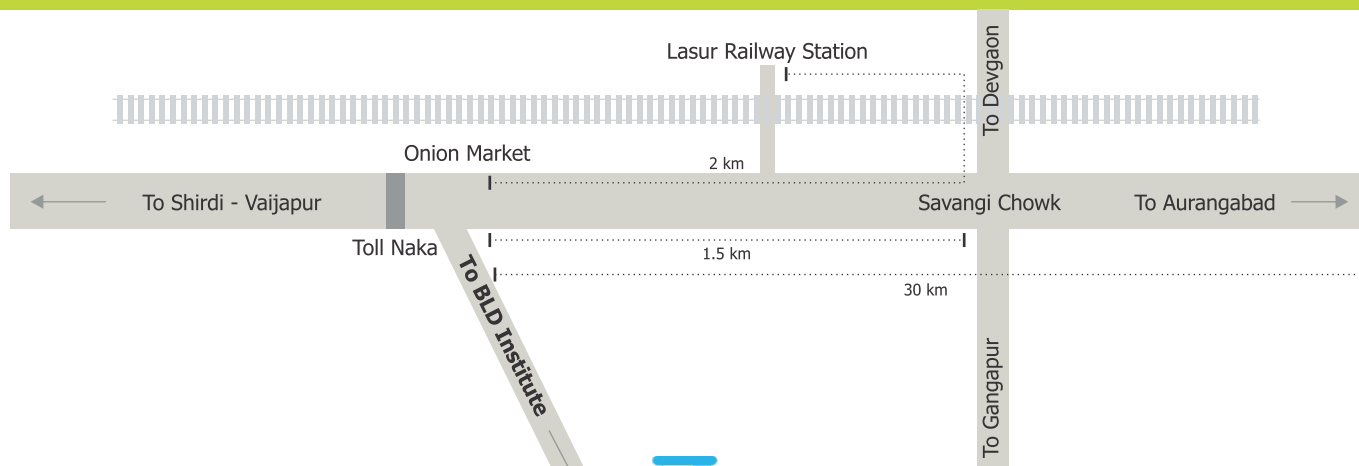

Proposed Location Plan

**Great Place
For
Agricultural
Education**

Adding Green to your Life

**BLD Institute of Agriculture
Research & Developers**

Prospectus

2019 - 2020

Adding Green to your Life

**BLD Institute of Agriculture
Research & Developers**

Mumbai-Nagpur Highway, Near Toll Naka, Deshmukh Krushi Farm,
Lasur Station, Tq.Gangapur, Dist.Aurangabad (MH)
M.: 7588888812, 9370078880, 9689773455
E-mail : bldeducationagri@gmail.com
www.bldeducation.com